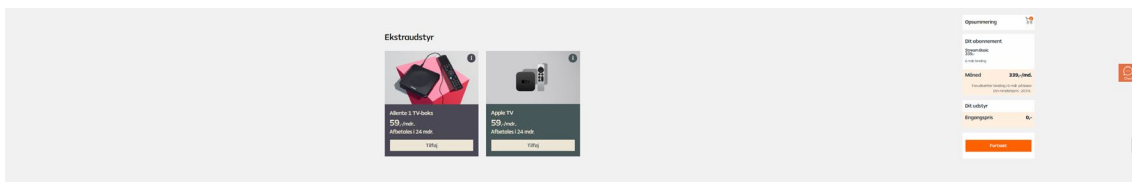

Vælg en TV boks ved at klikke på **Tilføj** – hvis ikke du har en af dem i forvejen.

Du kan nu se din samlede pris ude til højre.

Klik på **Fortsæt** og tilføj dine data (to sider).